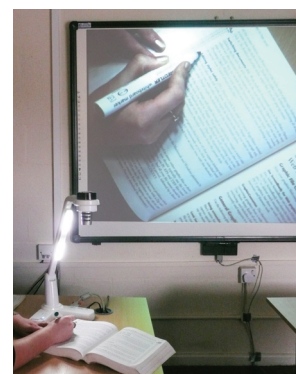

## Budget solution

This visual presenter presentation box with its built in light and digital camera delivers exceptional image and text clarity. It allows the negatives of a photo to be viewed as positives. Ideal for professionals such as doctors, medical students or scientists who may require developed photos whilst working in a clinic, hospital or science lab.

The **Genee Vision 150**, for those seeking value for money and no compromise on performance.

- Now with USB!
- Auto focusing
- 4x optical zoom, 10x digital zoom, 40x Total
- Turn negative images into colour instantly
- Ideal for sharing work and show and tell
- 2 mega pixel camera