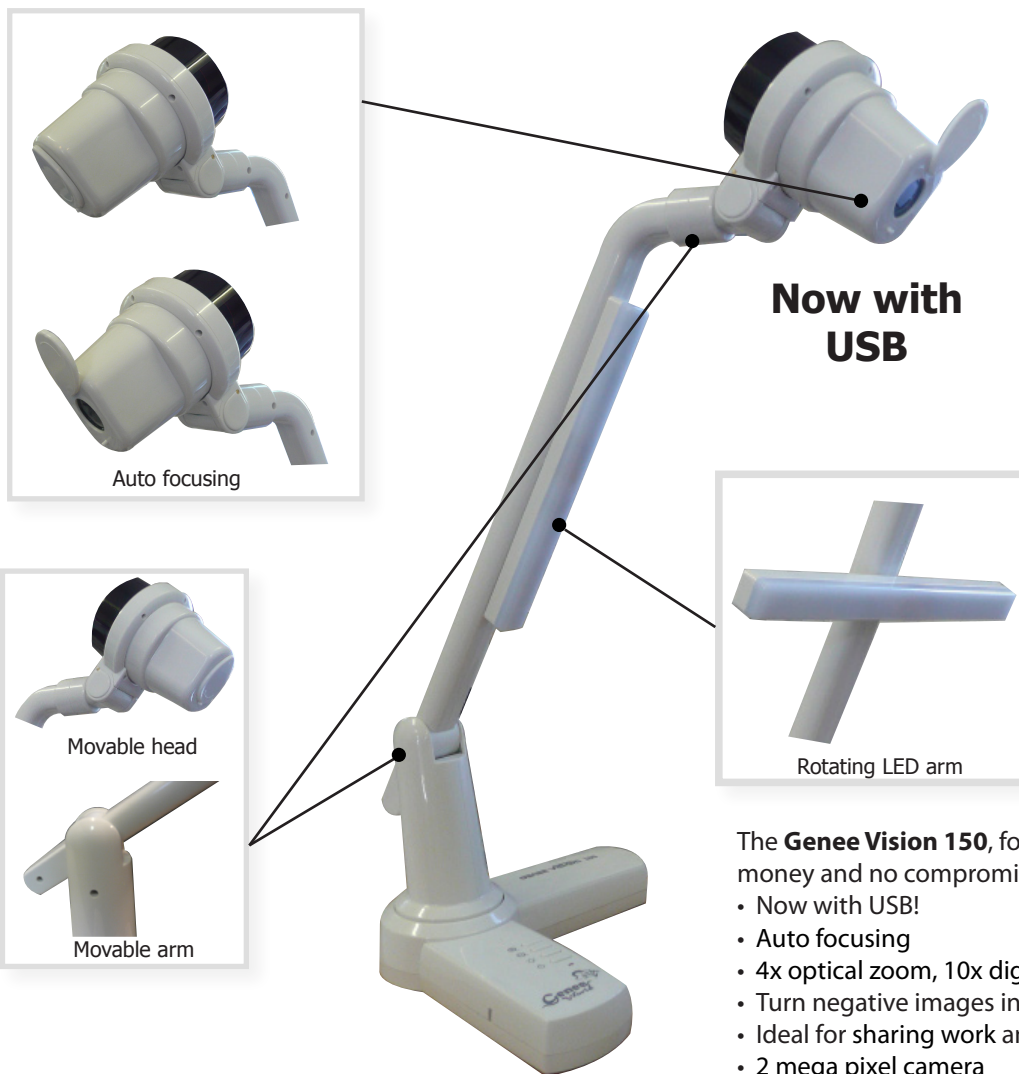

# GENEE **vision**<sup>®</sup> 150

## Budget solution

This visual presenter presentation box with its built in light and digital camera delivers exceptional image and text clarity. It allows the negatives of a photo to be viewed as positives. Ideal for professionals such as doctors, medical students or scientists who may require developed photos whilst working in a clinic, hospital or science lab.

The **Genee Vision 150**, for those seeking value for money and no compromise on performance.

- Now with USB!
- Auto focusing
- 4x optical zoom, 10x digital zoom, 40x Total
- Turn negative images into colour instantly
- Ideal for sharing work and show and tell
- 2 mega pixel camera

# Specification

• Pick up device	CMOS colour sensor
• Zoom	4x Optical, 10x Digital, 40x Total
• Camera	1/3" Pro CMOS
• Pixels	2000000
• RGB Output Resolution	XGA/SXGA
• Focus	Auto/Manual
• Video/Image Capture Software	Included
• Carry Case	N/A
• Freeze	Y
• Saved Image	16
• Saved Image Preview	4x4 Thumbnails
• Split Screen	Y
• Mirror	Y
• Title	N
• Dynamic/Static	N
• Image/Text enhancement	Y
• Motorised Scroll	N
• Colour/Black & White	Y
• Positive/Negative image	Y
• Projector Output	Y
• Laptop/PC	1x USB
• RS232 visualiser/projector control	N
• Video Out	N
• Audio	N
• Microphone input	N
• Compatability	Windows, RM Networks/CC4